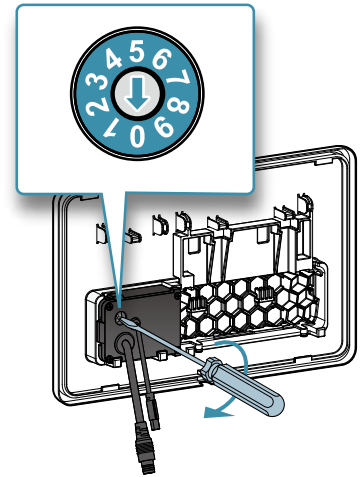

gala

EON 3 ELECTRÓNICA

DUAL FLUSH PUSH-BUTTON

G5056600

G5548200	WC Tank Eon Compact
G5548100	WC Half Frame Eon Compact
G5548300	WC Full Frame Eon
G5548000	WC Full Frame Eon Compact
G5548500	WC Full Frame Eon Freestanding
G5548400	WC Full Frame Gala-Innova

1

2

3

2.

3/4,5 L

3/6 L

Auto descarga
Auto flush

Descarga manual
Manual flush