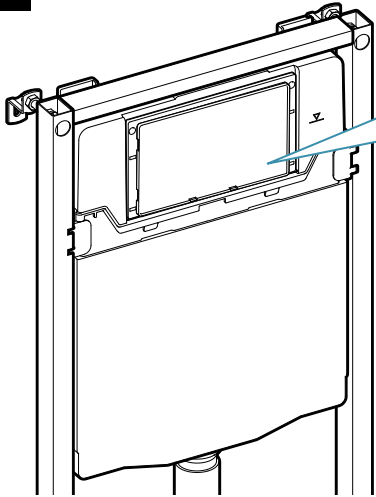

gala

EON 3 ELECTRÓNICA

DUAL FLUSH PUSH-BUTTON

G5056600

G5548200	WC Tank Eon Compact
G5548100	WC Half Frame Eon Compact
G5548300	WC Full Frame Eon
G5548000	WC Full Frame Eon Compact
G5548500	WC Full Frame Eon Freestanding
G5548400	WC Full Frame Gala-Innova

1

2

3

2.

3/4,5 L

3/6 L

Auto descarga
Auto flush

Descarga manual
Manual flush