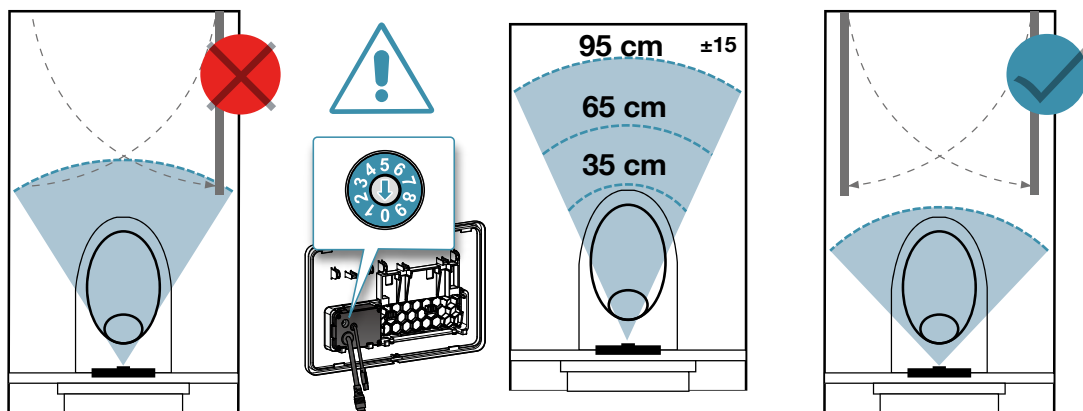

gala

EON 3 ELECTRÓNICA

DUAL FLUSH PUSH-BUTTON

G5056600

G5548200	WC Tank Eon Compact
G5548100	WC Half Frame Eon Compact
G5548300	WC Full Frame Eon
G5548000	WC Full Frame Eon Compact
G5548500	WC Full Frame Eon Freestanding
G5548400	WC Full Frame Gala-Innova

1

2

3

2.

3/4,5 L

3/6 L

Auto descarga
Auto flush

Descarga manual
Manual flush