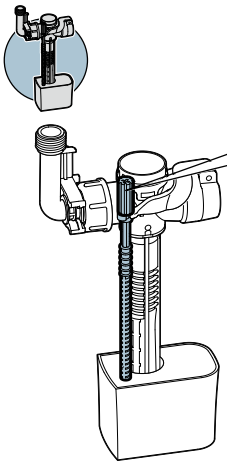

gala

EON 3 ELECTRÓNICA

DUAL FLUSH PUSH-BUTTON

G5056600

G5548200	WC Tank Eon Compact
G5548100	WC Half Frame Eon Compact
G5548300	WC Full Frame Eon
G5548000	WC Full Frame Eon Compact
G5548500	WC Full Frame Eon Freestanding
G5548400	WC Full Frame Gala-Innova

1

2

3

2.

3/4,5 L

3/6 L

Auto descarga
Auto flush

Descarga manual
Manual flush