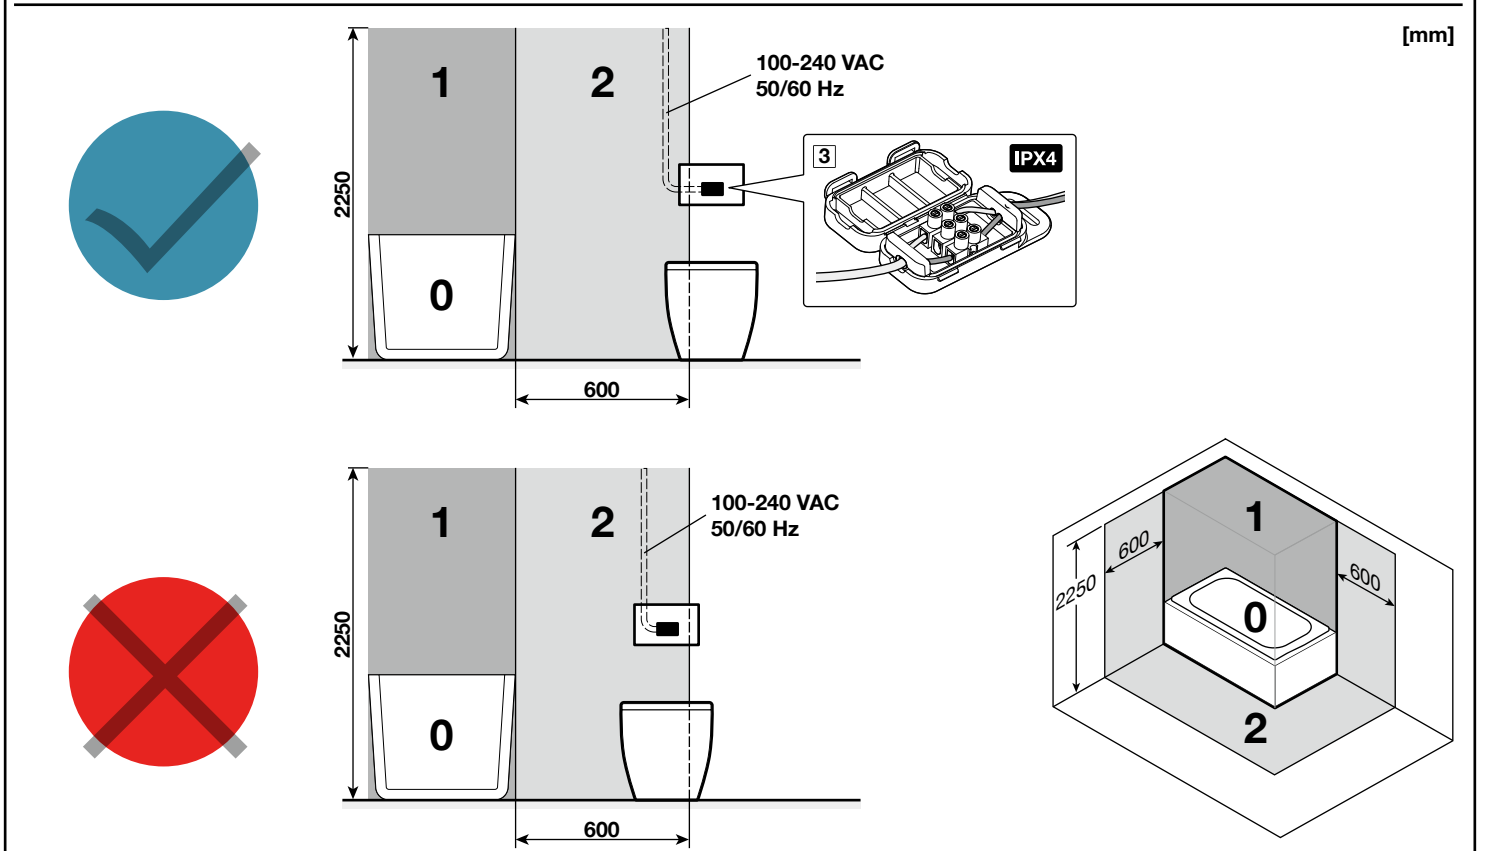

gala

EON 3 ELECTRÓNICA

DUAL FLUSH PUSH-BUTTON

G5056600

G5548200	WC Tank Eon Compact
G5548100	WC Half Frame Eon Compact
G5548300	WC Full Frame Eon
G5548000	WC Full Frame Eon Compact
G5548500	WC Full Frame Eon Freestanding
G5548400	WC Full Frame Gala-Innova

1

2

3

2.

3/4,5 L

3/6 L

Auto descarga
Auto flush

Descarga manual
Manual flush