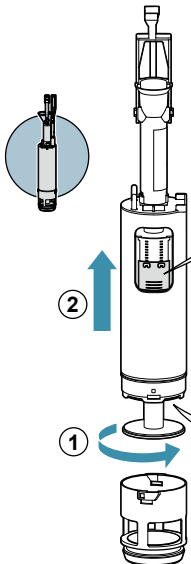

gala

EON 3 ELECTRÓNICA

DUAL FLUSH PUSH-BUTTON

G5056600

G5548200	WC Tank Eon Compact
G5548100	WC Half Frame Eon Compact
G5548300	WC Full Frame Eon
G5548000	WC Full Frame Eon Compact
G5548500	WC Full Frame Eon Freestanding
G5548400	WC Full Frame Gala-Innova

1

2

3

2.

3/4,5 L

3/6 L

Auto descarga
Auto flush

Descarga manual
Manual flush