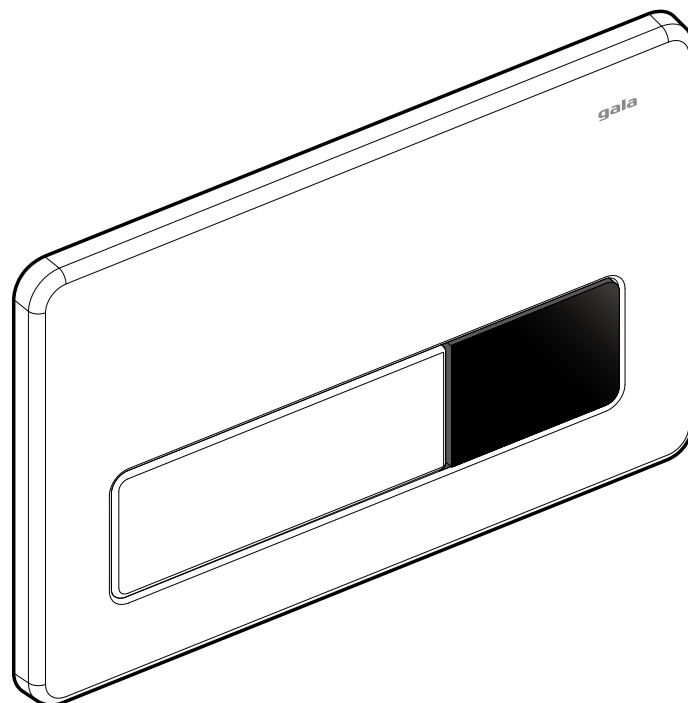

gala

EON 3 ELECTRÓNICA

DUAL FLUSH PUSH-BUTTON

G5056600

G5548200	WC Tank Eon Compact
G5548100	WC Half Frame Eon Compact
G5548300	WC Full Frame Eon
G5548000	WC Full Frame Eon Compact
G5548500	WC Full Frame Eon Freestanding
G5548400	WC Full Frame Gala-Innova