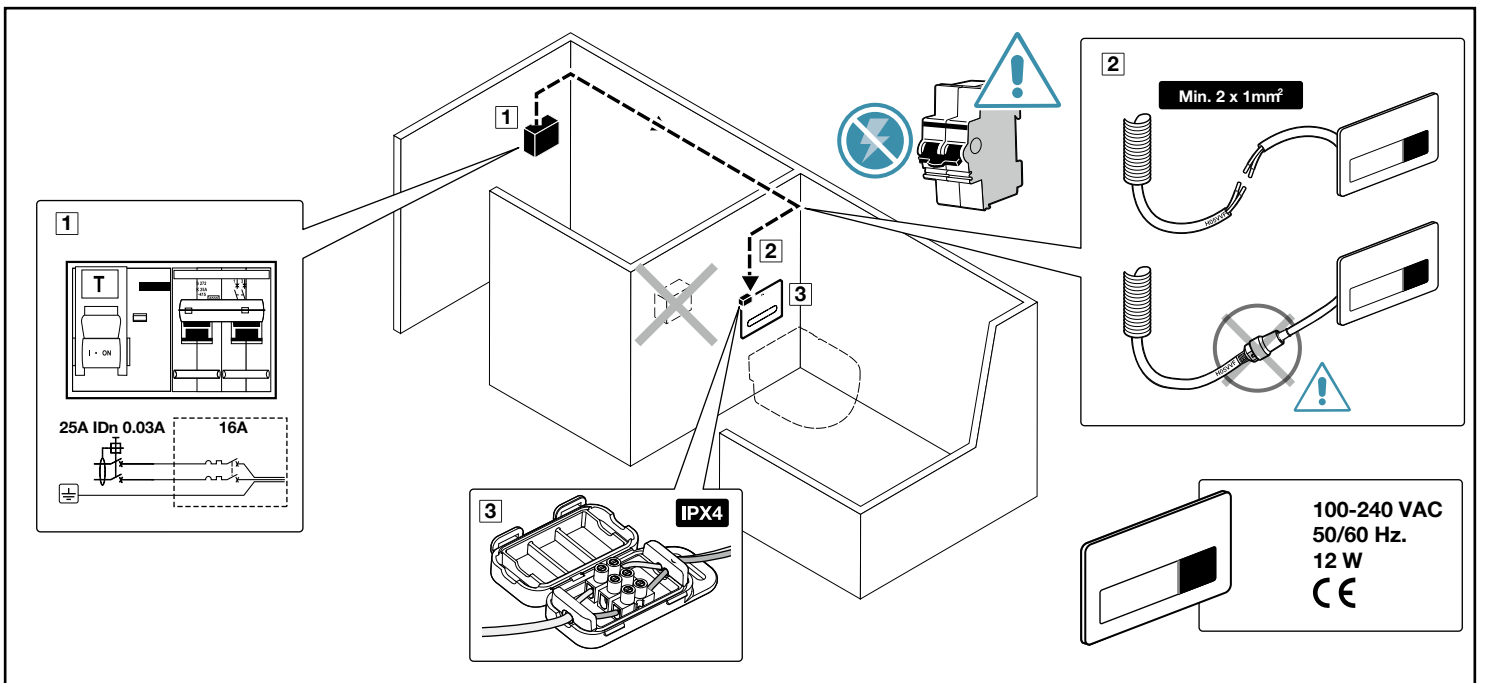

gala

EON 3 ELECTRÓNICA

DUAL FLUSH PUSH-BUTTON

G5056600

G5548200	WC Tank Eon Compact
G5548100	WC Half Frame Eon Compact
G5548300	WC Full Frame Eon
G5548000	WC Full Frame Eon Compact
G5548500	WC Full Frame Eon Freestanding
G5548400	WC Full Frame Gala-Innova

1

2

3

2.

3/4,5 L

3/6 L

Auto descarga
Auto flush

Descarga manual
Manual flush