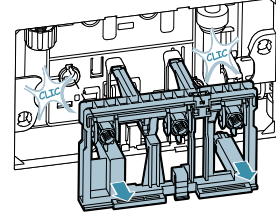

gala

EON 3 ELECTRÓNICA

DUAL FLUSH PUSH-BUTTON

G5056600

G5548200	WC Tank Eon Compact
G5548100	WC Half Frame Eon Compact
G5548300	WC Full Frame Eon
G5548000	WC Full Frame Eon Compact
G5548500	WC Full Frame Eon Freestanding
G5548400	WC Full Frame Gala-Innova

1

2

3

2.

3/4,5 L

3/6 L

Auto descarga
Auto flush

Descarga manual
Manual flush