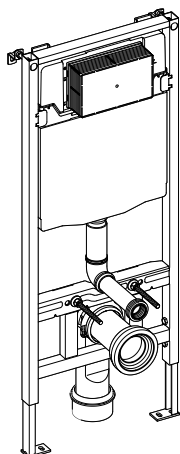

gala

EON 3 ELECTRÓNICA

DUAL FLUSH PUSH-BUTTON

G5056600

G5548200	WC Tank Eon Compact
G5548100	WC Half Frame Eon Compact
G5548300	WC Full Frame Eon
G5548000	WC Full Frame Eon Compact
G5548500	WC Full Frame Eon Freestanding
G5548400	WC Full Frame Gala-Innova

1

2

3

2.

3/4,5 L

3/6 L

Auto descarga
Auto flush

Descarga manual
Manual flush